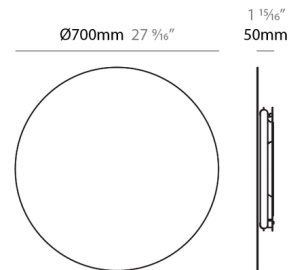

### Specifications

COLOR . . . . . N/A  
BODY FINISH . . . . . Brass  
WATTAGE . . . . . 25.6W  
DIMMER . . . . . Not Dimmable  
DIMENSIONS . . . . . 27.563"W x 27.563"H x 1.938"D  
INTEGRATED LED MODULE . . . . . 1 x LED/25.6W/120V LED  
COUNTRY OF ORIGIN . . . . . Spain