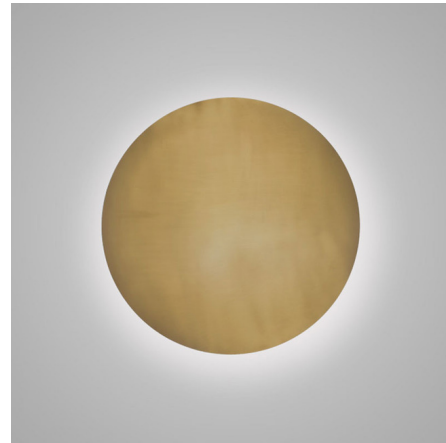

## Hoop Wall Sconce

By ZANEEN design

### Description

Hoop is a circular slim disk that hides the LEDs on the backside of the light for an indirect light output. The aura effect of the wall sconce adds a beautiful design feature to the space. The presence of this circular light fixture gives a soft light in the environment, creating an intense atmospheric glow.