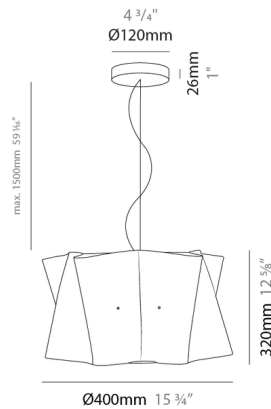

Description

Folio is a family of surface, portable and suspension lights with a curved surface and ambient light effect. The light fixture features a Polilux material cylindrical core onto which a curved surface has been fastened recreating the soft and light effect of fabric. Folio would be perfectly suited as a bedside table lamp in hospitality and residential settings due to its soft impression.

Shown in white

Specifications

COLOR	N/A
BODY FINISH	White
WATTAGE	7W
DIMMER	Standard 120V
DIMENSIONS	15.75"W x 12.625"H
BULB NOT INCLUDED	1 x A19/Medium (E26)/7W/120V LED
COUNTRY OF ORIGIN	Italy

CLICK TO VIEW PRODUCT