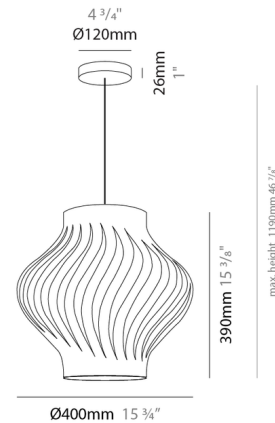

### Specifications

COLOR	N/A
BODY FINISH	White
WATTAGE	7W
DIMMER	Standard 120V
DIMENSIONS	15.75"W x 15.375"H
BULB NOT INCLUDED	1 x A19/Medium (E26)/7W/120V LED
COUNTRY OF ORIGIN	Italy

CLICK TO VIEW PRODUCT