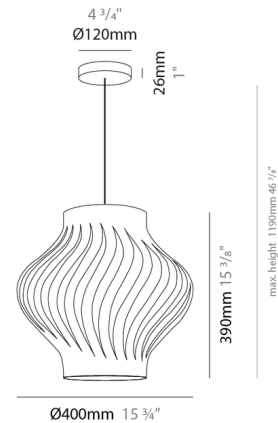

Shown in white

Specifications

COLOR	N/A
BODY FINISH	White
WATTAGE	7W
DIMMER	Standard 120V
DIMENSIONS	15.75"W x 15.375"H
BULB NOT INCLUDED	1 x A19/Medium (E26)/7W/120V LED
COUNTRY OF ORIGIN	Italy

CLICK TO VIEW PRODUCT