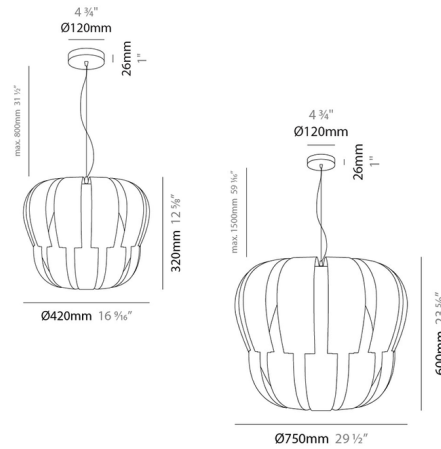

## Queen Pendant By ZANEEN design

### Description

Queen is an elegant icon lamp series that is fit for a Queen. It consists of strips of Polilux material, positioned in such a way that they partially overlap each other, giving a strongly expressive and glamour striped lighting effect. Queen stands out with its majestic and luxurious shape, serving as the visual centerpiece of any room.

### Specifications

COLOR	N/A
BODY FINISH	White
WATTAGE	7W
DIMMER	Standard 120V
DIMENSIONS	16.563"W x 12.625"H
BULB NOT INCLUDED	1 x A19/Medium (E26)/7W/120V LED
COUNTRY OF ORIGIN	Italy

CLICK TO VIEW PRODUCT