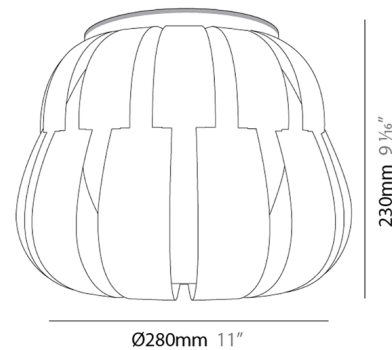

By ZANEEN design

Description

Queen is an elegant icon lamp series that is fit for a Queen. It consists of twenty-four strips of Polilux material, positioned in such a way that they partially overlap each other, giving a strongly expressive and glamour striped lighting effect. Queen stands out with its majestic and luxurious shape, serving as the visual centerpiece of any room.

Shown in white

Specifications

COLOR	N/A
BODY FINISH	White
WATTAGE	7W
DIMMER	Standard 120V
DIMENSIONS	11"W x 9.06"H
BULB NOT INCLUDED	1 x A19/Medium (E26)/7W/120V LED
COUNTRY OF ORIGIN	Italy

CLICK TO VIEW PRODUCT