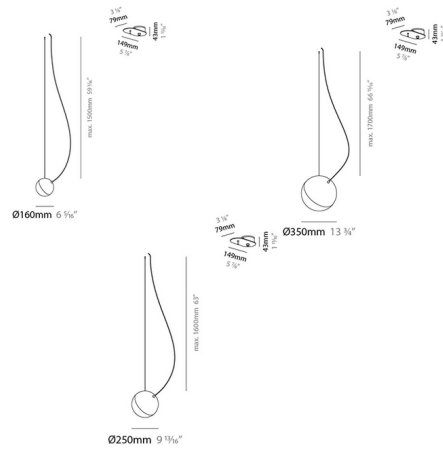

Lightology

lightology.com
866-954-4489
07-11-26

Project: _____
 Company: _____
 Location: _____ Fixture Type: _____
 SPEC #: **ZAN1104610**
 Approved On: _____ Approved By: _____

Half Pendant By ZANEEN design

Description

Half collection performs new choreographies of light dancing in the air, portraying a cosmic journey and leaving subtle impressions. Like the moon, Half can turn on its own axis and at the same time shift just as the moon orbits the Earth, controlling its light and its shadows. It seems to continually change shape but this perception is just the angles from which you see the illuminated part of its surface.

Shown in matte black / satin opal

Specifications

COLOR	Satin Opal
BODY FINISH	Matte Black
WATTAGE	5.5W
DIMMER	Standard 120V
DIMENSIONS	6.313"W x 6.313"H
BULB NOT INCLUDED	1 x A15/Medium (E26)/5.5W/120V LED
COUNTRY OF ORIGIN	Spain