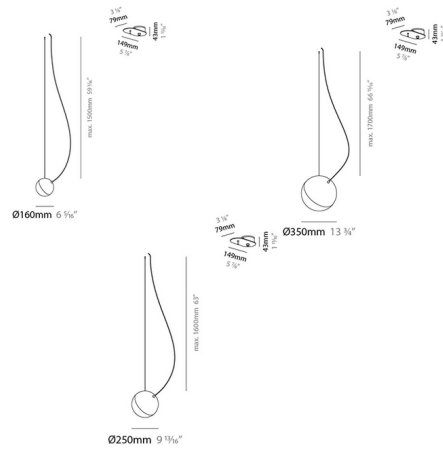

Lightology

lightology.com
866-954-4489
05-25-26

Project: _____
 Company: _____
 Location: _____ Fixture Type: _____
 SPEC #: **ZAN1104610**
 Approved On: _____ Approved By: _____

Half Pendant By ZANEEN design

Description

Half collection performs new choreographies of light dancing in the air, portraying a cosmic journey and leaving subtle impressions. Like the moon, Half can turn on its own axis and at the same time shift just as the moon orbits the Earth, controlling its light and its shadows. It seems to continually change shape but this perception is just the angles from which you see the illuminated part of its surface.

Shown in matte black / satin opal

Specifications

COLOR	Satin Opal
BODY FINISH	Matte Black
WATTAGE	5.5W
DIMMER	Standard 120V
DIMENSIONS	6.313"W x 6.313"H
BULB NOT INCLUDED	1 x A15/Medium (E26)/5.5W/120V LED
COUNTRY OF ORIGIN	Spain