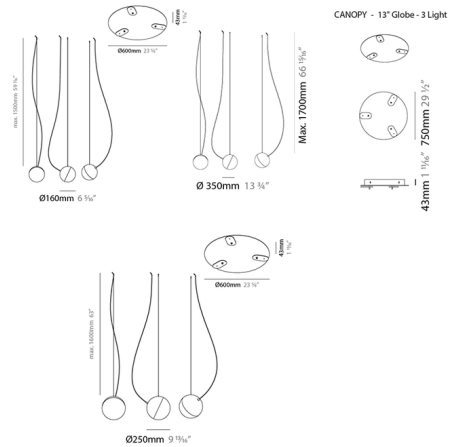

## Half 3-Light Pendant

By ZANEEN design

### Description

Half collection performs new choreographies of light dancing in the air, portraying a cosmic journey and leaving subtle impressions. Like the moon, Half can turn on its own axis and at the same time shift just as the moon orbits the Earth, controlling its light and its shadows. It seems to continually change shape but this perception is just the angles from which you see the illuminated part of its surface.

### Specifications

COLOR	Satin Opal
BODY FINISH	Matte Black
WATTAGE	16.5W
DIMMER	Standard 120V
DIMENSIONS	23.625"W x 6.313"H
BULB NOT INCLUDED	3 x A19/Medium (E26)/5.5W/120V LED
COUNTRY OF ORIGIN	Spain