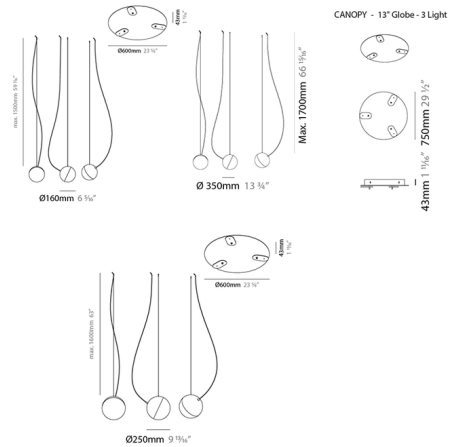

Lightology

lightology.com
866-954-4489
05-25-26

Project: _____
 Company: _____
 Location: _____ Fixture Type: _____
 SPEC #: **ZAN1104612**
 Approved On: _____ Approved By: _____

Half 3-Light Pendant

By ZANEEN design

Description

Half collection performs new choreographies of light dancing in the air, portraying a cosmic journey and leaving subtle impressions. Like the moon, Half can turn on its own axis and at the same time shift just as the moon orbits the Earth, controlling its light and its shadows. It seems to continually change shape but this perception is just the angles from which you see the illuminated part of its surface.

Shown in matte black / satin opal

Specifications

COLOR	Satin Opal
BODY FINISH	Matte Black
WATTAGE	16.5W
DIMMER	Standard 120V
DIMENSIONS	23.625"W x 6.313"H
BULB NOT INCLUDED	3 x A19/Medium (E26)/5.5W/120V LED
COUNTRY OF ORIGIN	Spain