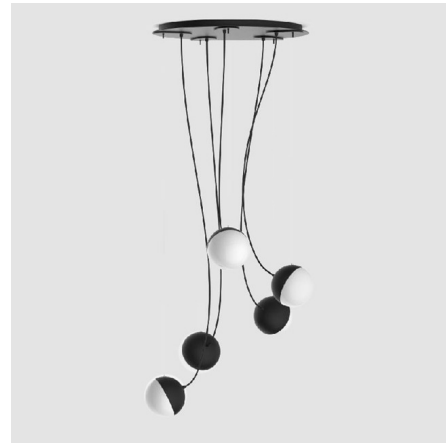

Lightology

lightology.com
866-954-4489
07-09-26

Project: _____

Company: _____

Location: _____ Fixture Type: _____

SPEC #: **ZAN1104614**

Approved On: _____ Approved By: _____

Half 5-Light Pendant

By ZANEEN design

Description

Half collection performs new choreographies of light dancing in the air, portraying a cosmic journey and leaving subtle impressions. Like the moon, Half can turn on its own axis and at the same time shift just as the moon orbits the Earth, controlling its light and its shadows. It seems to continually change shape but this perception is just the angles from which you see the illuminated part of its surface.

Shown in matte black / satin opal

Specifications

COLOR Satin Opal
BODY FINISH Matte Black
WATTAGE 27.5W
DIMMER Standard 120V
DIMENSIONS 23.625"W x 6.313"H
BULB NOT INCLUDED 5 x A15/Medium (E26)/5.5W/120V LED
COUNTRY OF ORIGIN Spain