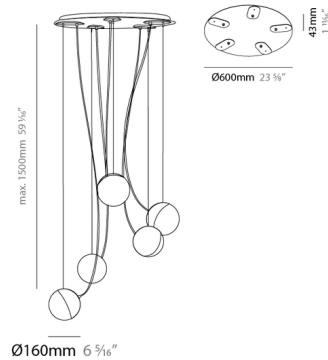

By ZANEEN design

Description

Half collection performs new choreographies of light dancing in the air, portraying a cosmic journey and leaving subtle impressions. Like the moon, Half can turn on its own axis and at the same time shift just as the moon orbits the Earth, controlling its light and its shadows. It seems to continually change shape but this perception is just the angles from which you see the illuminated part of its surface.

Shown in matte black / satin opal

Specifications

COLOR Satin Opal
BODY FINISH Matte Black
WATTAGE 27.5W
DIMMER Standard 120V
DIMENSIONS 23.625"W x 6.313"H
BULB NOT INCLUDED 5 x A15/Medium (E26)/5.5W/120V LED
COUNTRY OF ORIGIN Spain