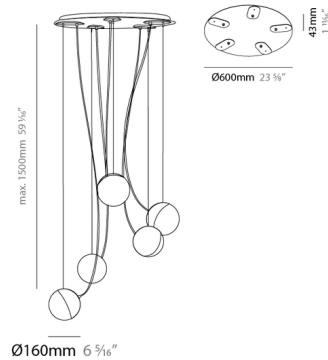

## Half 5-Light Pendant

By ZANEEN design

### Description

Half collection performs new choreographies of light dancing in the air, portraying a cosmic journey and leaving subtle impressions. Like the moon, Half can turn on its own axis and at the same time shift just as the moon orbits the Earth, controlling its light and its shadows. It seems to continually change shape but this perception is just the angles from which you see the illuminated part of its surface.

### Specifications

COLOR . . . . . Satin Opal  
BODY FINISH . . . . . Matte Black  
WATTAGE . . . . . 27.5W  
DIMMER . . . . . Standard 120V  
DIMENSIONS . . . . . 23.625"W x 6.313"H  
BULB NOT INCLUDED . . . . . 5 x A15/Medium (E26)/5.5W/120V LED  
COUNTRY OF ORIGIN . . . . . Spain