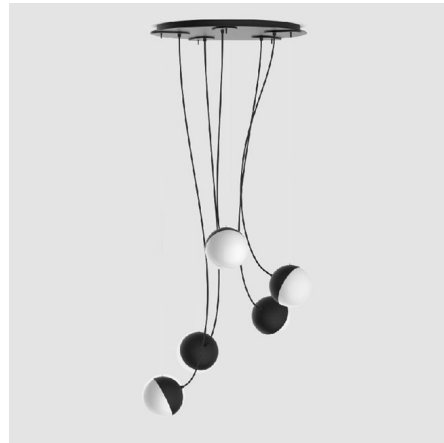

## Half 5-Light Pendant

By ZANEEN design

### Description

Half collection performs new choreographies of light dancing in the air, portraying a cosmic journey and leaving subtle impressions. Like the moon, Half can turn on its own axis and at the same time shift just as the moon orbits the Earth, controlling its light and its shadows. It seems to continually change shape but this perception is just the angles from which you see the illuminated part of its surface.

Shown in matte black / satin opal

### Specifications

COLOR . . . . . Satin Opal  
BODY FINISH . . . . . Matte Black  
WATTAGE . . . . . 27.5W  
DIMMER . . . . . Standard 120V  
DIMENSIONS . . . . . 23.625"W x 6.313"H  
BULB NOT INCLUDED . . . . . 5 x A15/Medium (E26)/5.5W/120V LED  
COUNTRY OF ORIGIN . . . . . Spain