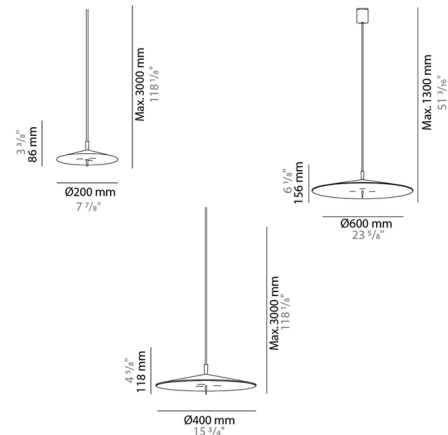

Note: Not all options are available

Specifications

COLOR	Opal
BODY FINISH	Anthracite Gray
WATTAGE	45W
DIMMER	Low Voltage Electronic
DIMENSIONS	7.875"W x 3.375"H
INTEGRATED LED MODULE	3 x LED/15W/120V LED
COUNTRY OF ORIGIN	Spain

Technical Information

LAMP LIFE	50000 hours
COLOR RENDERING	90 CRI
LAMP COLOR	3000K
LUMENS/WATT	100.00
LUMINOUS FLUX	1500 lumens

Shown in anthracite gray / opal

CLICK TO VIEW PRODUCT

Notes: