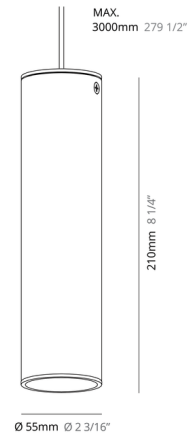

CLICK TO VIEW PRODUCT

Notes: