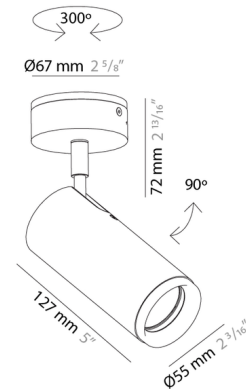

CLICK TO VIEW PRODUCT

Notes: