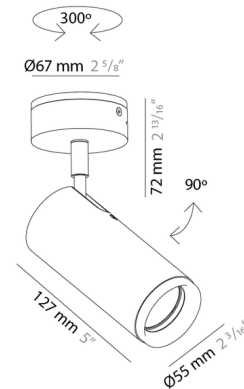

### Specifications

COLOR	N/A
BODY FINISH	Matte Black
WATTAGE	5W
DIMMER	Low Voltage Electronic
DIMENSIONS	2.188"W x 7.813"H x 2.813"D
INTEGRATED LED MODULE	1 x LED/5W/120V LED
COUNTRY OF ORIGIN	Spain

### Technical Information

LAMP LIFE	50000 hours
BEAM ANGLE	35°
COLOR RENDERING	90 CRI
LAMP COLOR	3000K
LUMENS/WATT	100.00
LUMINOUS FLUX	500 lumens

Shown in matte black

CLICK TO VIEW PRODUCT

Notes: