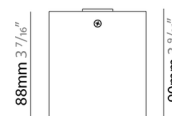

Shown in brushed aluminum

80mm 3 1/8"

108mm (4 1/4")
108mm (4 1/4")
J-Box cover plate
Included

80mm 3 1/8"

88mm 3 7/16"

90mm 3 9/16"

Specifications

COLOR	N/A
BODY FINISH	Brushed Aluminum
WATTAGE	10W
DIMMER	Low Voltage Electronic
DIMENSIONS	3.125"W x 3.563"H
INTEGRATED LED MODULE	1 x LED/10W/120V LED
COUNTRY OF ORIGIN	Spain