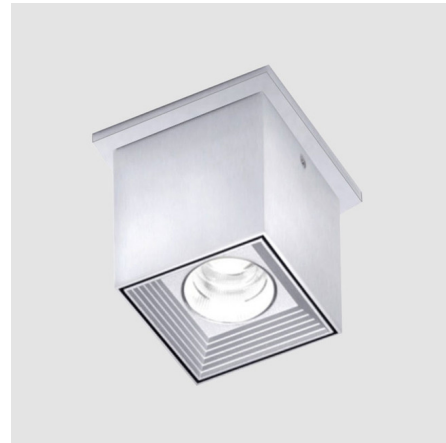

Lightology

lightology.com
866-954-4489
05-30-26

Project: _____

Company: _____

Location: _____ Fixture Type: _____

SPEC #: **ZAN1104650**

Approved On: _____ Approved By: _____

Dau 3 inch Rectangular LED Ceiling Light

By ZANEEN design

Description

Dau is a series of track and surface adjustable LED light fixtures with alterable heads to create an array of configurations. It is available in a selection of different color finish options, allowing for even further customization and design flexibility. Dau would be an optimal choice for a variety of applications including residential, hospitality or retail settings. Note: Junction box cover plate included

Shown in brushed aluminum

80mm 3 1/8"

108mm (4 1/4")
108mm (4 1/4")
J-Box cover plate
Included

80mm 3 1/8"

88mm 3 7/16"

90mm 3 9/16"

Specifications

COLOR	N/A
BODY FINISH	Brushed Aluminum
WATTAGE	10W
DIMMER	Low Voltage Electronic
DIMENSIONS	3.125"W x 3.563"H
INTEGRATED LED MODULE	1 x LED/10W/120V LED
COUNTRY OF ORIGIN	Spain