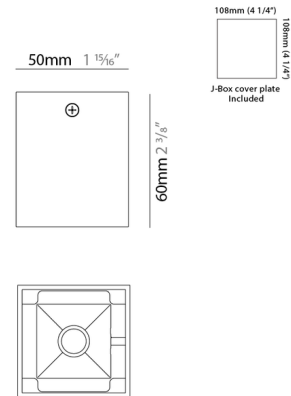

CLICK TO VIEW PRODUCT

Notes: