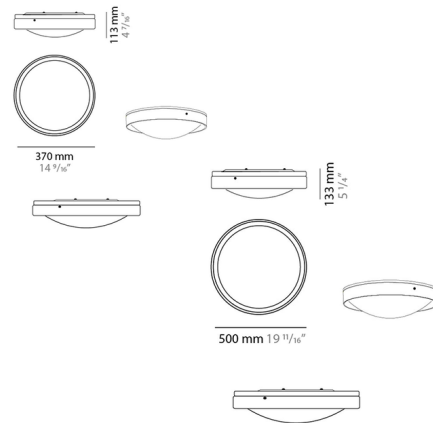

By ZANEEN design

Description

Alina is a ring-based design that creates a different light as the light expands inside the fitting, illuminating a rim of light. An LED surface-mount ceiling light, Alina is offered in a selection of different sizes and color finish combination options, allowing for design flexibility. As a traditional flush mount light, Alina is an apt choice for spaces in search of a classic ring pendant light with a twist.

Shown in stainless steel / black / satin opal

Specifications

COLOR Satin Opal
BODY FINISH Stainless Steel / Black
WATTAGE 20W
DIMMER Standard 120V
DIMENSIONS 14.563"W x 4.438"H
BULB NOT INCLUDED 2 x A19/Medium (E26)/10W/120V LED
COUNTRY OF ORIGIN Spain