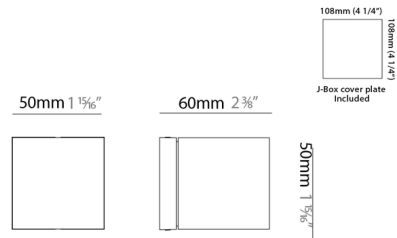

CLICK TO VIEW PRODUCT

Notes: