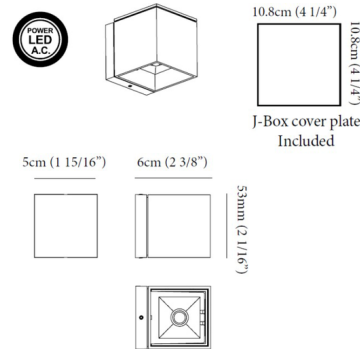

Shown in matte white

Specifications

COLOR	N/A
BODY FINISH	Matte White
WATTAGE	5W
DIMMER	Low Voltage Electronic
DIMENSIONS	2"W x 2.063"H x 2.063"D
INTEGRATED LED MODULE	1 x LED/5W/120V LED
COUNTRY OF ORIGIN	Spain