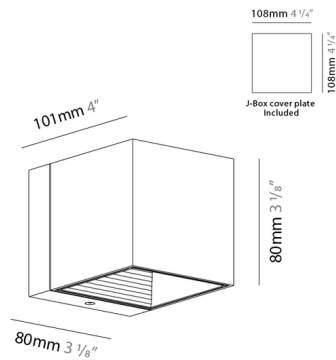

CLICK TO VIEW PRODUCT

Notes: