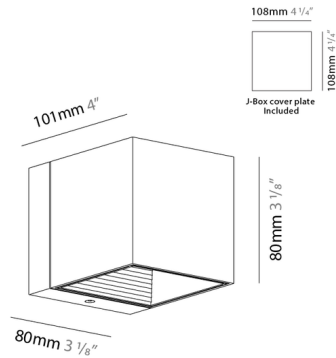

CLICK TO VIEW PRODUCT

Notes: