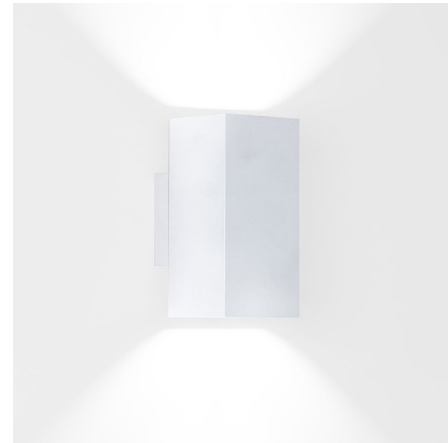

Lightology

lightology.com
866-954-4489
07-09-26

Project: _____

Company: _____

Location: _____ Fixture Type: _____

SPEC #: **ZAN1104690**

Approved On: _____ Approved By: _____

Dau Rectangular LED Up/Down Wall Light By ZANEEN design

Description

Dau is a series of track and surface adjustable LED light fixtures with alterable heads to create an array of configurations. It is available in a selection of different color finish options, allowing for even further customization and design flexibility. Due to its adjustability and modifiable heads for directional light output, Dau would be an optimal choice for a variety of applications including residential, hospitality or retail settings.
Note: Junction Box cover plate included

Specifications

COLOR	N/A
BODY FINISH	Matte White
WATTAGE	28W
DIMMER	Low Voltage Electronic
DIMENSIONS	3.15"W x 6.688"H x 4"D
INTEGRATED LED MODULE	2 x LED/14W/120V LED
COUNTRY OF ORIGIN	Spain

Technical Information

LAMP LIFE	50000 hours
COLOR RENDERING	90 CRI
LAMP COLOR	3000K
LUMENS/WATT	95.00
LUMINOUS FLUX	1330 lumens

Shown in matte white