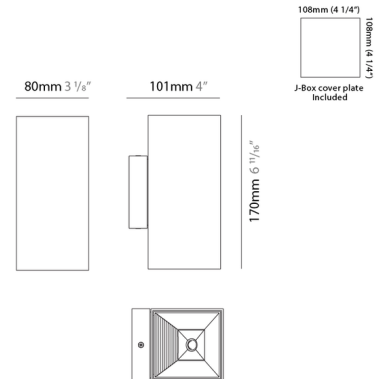

### Specifications

COLOR	N/A
BODY FINISH	Matte White
WATTAGE	28W
DIMMER	Low Voltage Electronic
DIMENSIONS	3.15"W x 6.688"H x 4"D
INTEGRATED LED MODULE	2 x LED/14W/120V LED
COUNTRY OF ORIGIN	Spain