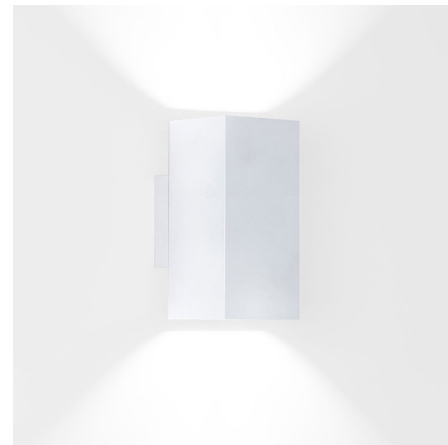

Lightology

lightology.com
866-954-4489
05-24-26

Project: _____

Company: _____

Location: _____ Fixture Type: _____

SPEC #: **ZAN1104690**

Approved On: _____ Approved By: _____

Dau Rectangular LED Up/Down Wall Light By ZANEEN design

Description

Dau is a series of track and surface adjustable LED light fixtures with alterable heads to create an array of configurations. It is available in a selection of different color finish options, allowing for even further customization and design flexibility. Due to its adjustability and modifiable heads for directional light output, Dau would be an optimal choice for a variety of applications including residential, hospitality or retail settings.
Note: Junction Box cover plate included

Specifications

COLOR	N/A
BODY FINISH	Matte White
WATTAGE	28W
DIMMER	Low Voltage Electronic
DIMENSIONS	3.15"W x 6.688"H x 4"D
INTEGRATED LED MODULE	2 x LED/14W/120V LED
COUNTRY OF ORIGIN	Spain

Technical Information

LAMP LIFE	50000 hours
COLOR RENDERING	90 CRI
LAMP COLOR	3000K
LUMENS/WATT	95.00
LUMINOUS FLUX	1330 lumens

Shown in matte white