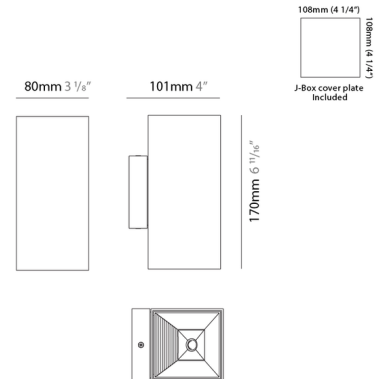

CLICK TO VIEW PRODUCT

Notes: