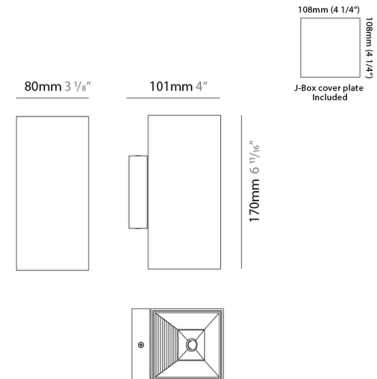

### Specifications

COLOR	N/A
BODY FINISH	Matte White
WATTAGE	18.6W
DIMMER	Low Voltage Electronic
DIMENSIONS	3.15"W x 7.875"H x 4"D
INTEGRATED LED MODULE	2 x LED/9.3W/120V LED
COUNTRY OF ORIGIN	Spain