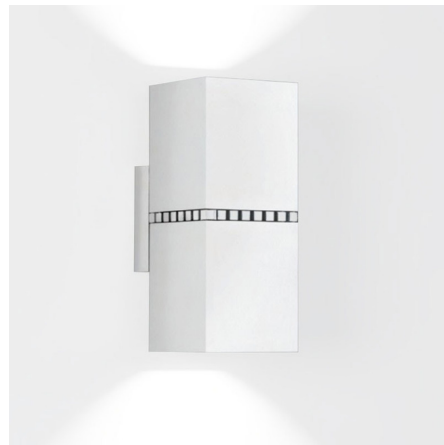

Lightology

lightology.com
866-954-4489
05-23-26

Project: _____

Company: _____

Location: _____ Fixture Type: _____

SPEC #: **ZAN1104696**

Approved On: _____ Approved By: _____

Dau Double LED Up / Down Wall Light

By ZANEEN design

Description

Dau is a series of track and surface adjustable LED light fixtures with alterable heads to create an array of configurations. Dau would be an optimal choice for a variety of applications including residential, hospitality or retail settings. Note: Junction box cover plate included

Shown in matte white

Specifications

COLOR	N/A
BODY FINISH	Matte White
WATTAGE	18.6W
DIMMER	Low Voltage Electronic
DIMENSIONS	3.15"W x 7.875"H x 4"D
INTEGRATED LED MODULE	2 x LED/9.3W/120V LED
COUNTRY OF ORIGIN	Spain