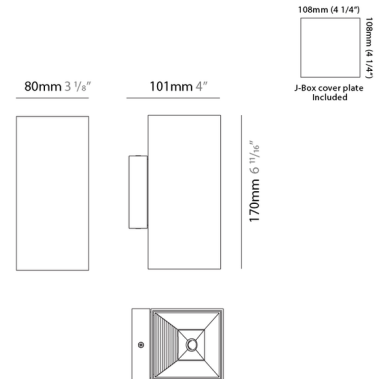

Shown in matte white

Specifications

COLOR	N/A
BODY FINISH	Matte White
WATTAGE	18.6W
DIMMER	Low Voltage Electronic
DIMENSIONS	3.15"W x 7.875"H x 4"D
INTEGRATED LED MODULE	2 x LED/9.3W/120V LED
COUNTRY OF ORIGIN	Spain