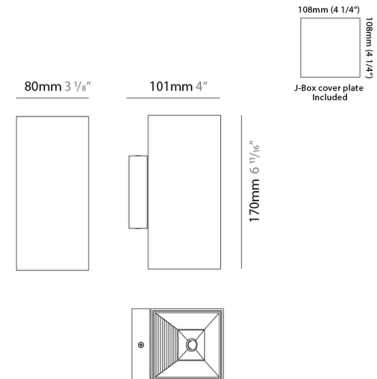

Shown in matte white

Specifications

COLOR	N/A
BODY FINISH	Matte White
WATTAGE	18.6W
DIMMER	Low Voltage Electronic
DIMENSIONS	3.15"W x 7.875"H x 4"D
INTEGRATED LED MODULE	2 x LED/9.3W/120V LED
COUNTRY OF ORIGIN	Spain

Technical Information

LAMP LIFE	50000 hours
COLOR RENDERING	90 CRI
LAMP COLOR	2700K
LUMENS/WATT	205.59
LUMINOUS FLUX	1912 lumens

CLICK TO VIEW PRODUCT

Notes: