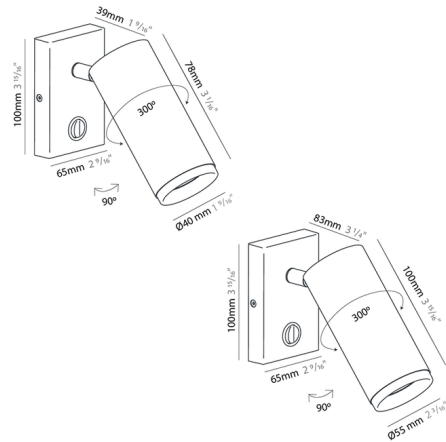

By ZANEEN design

Description

Haul is a large family of downlights offered as a single or double spot, surface-mounted, track, suspension, or modular system, direct or indirect lighting; this cylindrical family extends to all options for a complete and functional offering. The simplicity and harmony of this lamp lies in the purity of an extruded steel cylinder with a shining focused light. On/Off switch on fixture. Note: Includes canopy for U.S. junction box.

Shown in matte black

Specifications

COLOR	N/A
BODY FINISH	Matte Black
WATTAGE	5W
DIMMER	Low Voltage Electronic
DIMENSIONS	1.563"W x 3.938"H
INTEGRATED LED MODULE	1 x LED/5W/120V LED
COUNTRY OF ORIGIN	Spain

Technical Information

LAMP LIFE	50000 hours
BEAM ANGLE	35°
COLOR RENDERING	90 CRI
LAMP COLOR	3000K
LUMENS/WATT	100.00
LUMINOUS FLUX	500 lumens

CLICK TO VIEW PRODUCT

Notes: