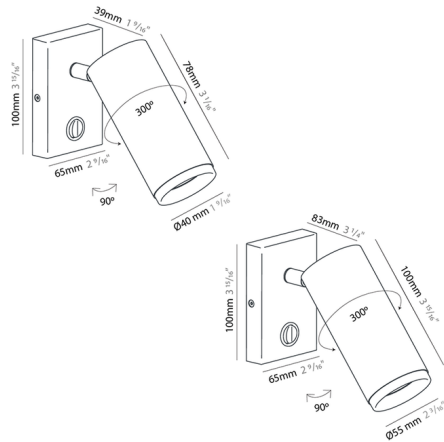

## Haul Adjustable Wall Spot Light

By ZANEEN design

### Description

Haul is a large family of downlights offered as a single or double spot, surface-mounted, track, suspension, or modular system, direct or indirect lighting; this cylindrical family extends to all options for a complete and functional offering. The simplicity and harmony of this lamp lies in the purity of an extruded steel cylinder with a shining focused light. On/Off switch on fixture. Note: Includes canopy for U.S. junction box.

### Specifications

COLOR	N/A
BODY FINISH	Matte Black
WATTAGE	5W
DIMMER	Low Voltage Electronic
DIMENSIONS	1.563"W x 3.938"H
INTEGRATED LED MODULE	1 x LED/5W/120V LED
COUNTRY OF ORIGIN	Spain

### Technical Information

LAMP LIFE	50000 hours
BEAM ANGLE	35°
COLOR RENDERING	90 CRI
LAMP COLOR	3000K
LUMENS/WATT	100.00
LUMINOUS FLUX	500 lumens

CLICK TO VIEW PRODUCT

Notes: