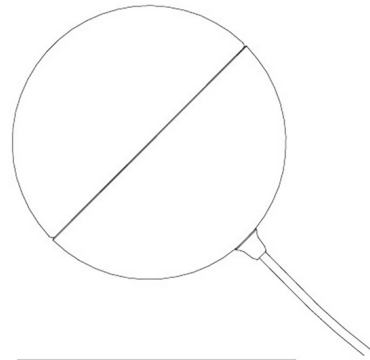

Lightology

lightology.com
866-954-4489
07-10-26

Project: _____

Company: _____

Location: _____ Fixture Type: _____

SPEC #: **ZAN1104702**

Approved On: _____ Approved By: _____

Half Wall Sconce By ZANEEN design

Description

Half collection performs new choreographies of light dancing in the air, portraying a cosmic journey and leaving subtle impressions. Like the moon, Half can turn on its own axis and at the same time shift just as the moon orbits the Earth, controlling its light and its shadows. It seems to continually change shape but this perception is just the angles from which you see the illuminated part of its surface.

Shown in matte black / satin opal

Ø 160mm 6 5/16"

Specifications

COLOR Satin Opal
BODY FINISH Matte Black
WATTAGE 5.5W
DIMMER Standard 120V
DIMENSIONS 6.313"W x 6.313"H x 6.313"D
BULB NOT INCLUDED 1 x A15/Medium (E26)/5.5W/120V LED
COUNTRY OF ORIGIN Spain