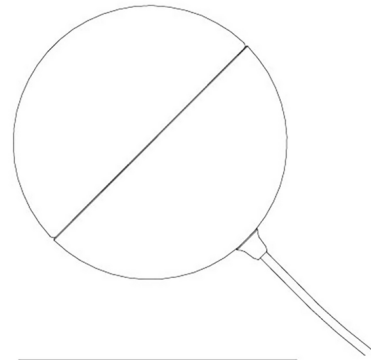

Lightology

lightology.com
866-954-4489
07-10-26

Project: _____

Company: _____

Location: _____ Fixture Type: _____

SPEC #: **ZAN1104702**

Approved On: _____ Approved By: _____

Half Wall Sconce By ZANEEN design

Description

Half collection performs new choreographies of light dancing in the air, portraying a cosmic journey and leaving subtle impressions. Like the moon, Half can turn on its own axis and at the same time shift just as the moon orbits the Earth, controlling its light and its shadows. It seems to continually change shape but this perception is just the angles from which you see the illuminated part of its surface.

Shown in matte black / satin opal

Ø 160mm 6 5/16"

Specifications

COLOR Satin Opal
BODY FINISH Matte Black
WATTAGE 5.5W
DIMMER Standard 120V
DIMENSIONS 6.313"W x 6.313"H x 6.313"D
BULB NOT INCLUDED 1 x A15/Medium (E26)/5.5W/120V LED
COUNTRY OF ORIGIN Spain