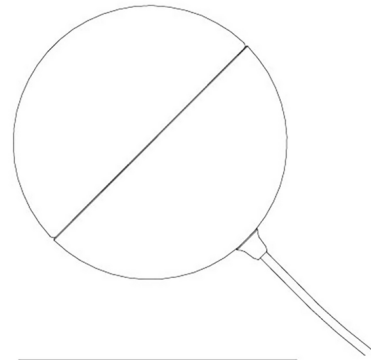

Lightology

lightology.com
866-954-4489
05-23-26

Project: _____

Company: _____

Location: _____ Fixture Type: _____

SPEC #: **ZAN1104702**

Approved On: _____ Approved By: _____

Half Wall Sconce By ZANEEN design

Description

Half collection performs new choreographies of light dancing in the air, portraying a cosmic journey and leaving subtle impressions. Like the moon, Half can turn on its own axis and at the same time shift just as the moon orbits the Earth, controlling its light and its shadows. It seems to continually change shape but this perception is just the angles from which you see the illuminated part of its surface.

Shown in matte black / satin opal

Ø 160mm 6 5/16"

Specifications

COLOR	Satin Opal
BODY FINISH	Matte Black
WATTAGE	5.5W
DIMMER	Standard 120V
DIMENSIONS	6.313"W x 6.313"H x 6.313"D
BULB NOT INCLUDED	1 x A15/Medium (E26)/5.5W/120V LED
COUNTRY OF ORIGIN	Spain