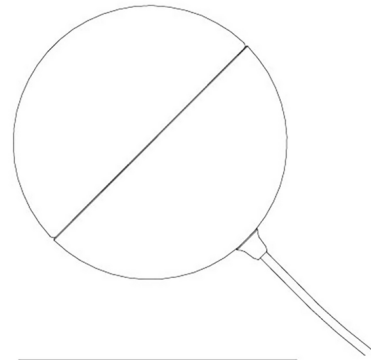

## Half 2-Light Wall Sconce By ZANEEN design

### Description

Half collection performs new choreographies of light dancing in the air, portraying a cosmic journey and leaving subtle impressions. Like the moon, Half can turn on its own axis and at the same time shift just as the moon orbits the Earth, controlling its light and its shadows. It seems to continually change shape but this perception is just the angles from which you see the illuminated part of its surface.

Shown in matte black / satin opal

Ø 160mm 6 5/16"

### Specifications

COLOR . . . . . Satin Opal  
BODY FINISH . . . . . Matte Black  
WATTAGE . . . . . 11W  
DIMMER . . . . . Standard 120V  
DIMENSIONS . . . . . 12.625"W x 6.313"H x 6.313"D  
BULB NOT INCLUDED . . . . . 2 x A15/Medium (E26)/5.5W/120V LED  
COUNTRY OF ORIGIN . . . . . Spain