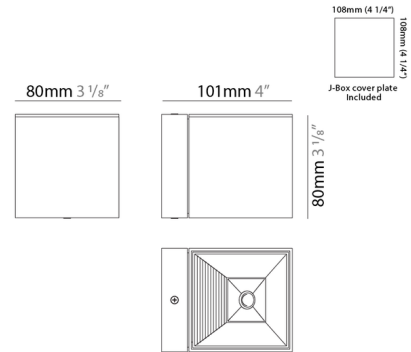

CLICK TO VIEW PRODUCT

Notes: