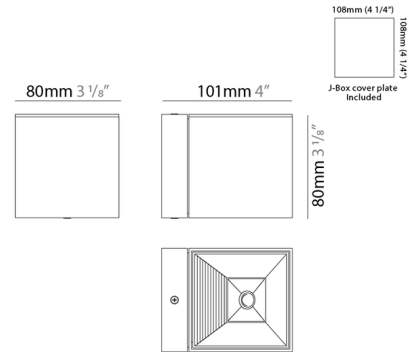

CLICK TO VIEW PRODUCT

Notes: