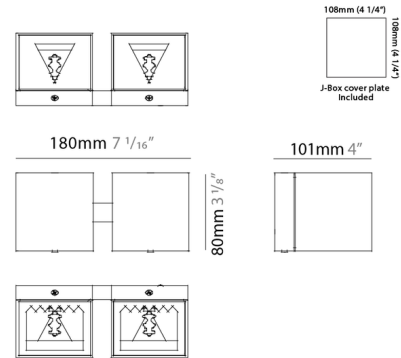

Shown in white

Specifications

COLOR	N/A
BODY FINISH	White
WATTAGE	28W
DIMMER	Low Voltage Electronic
DIMENSIONS	7.06"W x 3.13"H x 4"D
INTEGRATED LED MODULE	4 x LED/7W/120V LED
COUNTRY OF ORIGIN	Spain

Technical Information