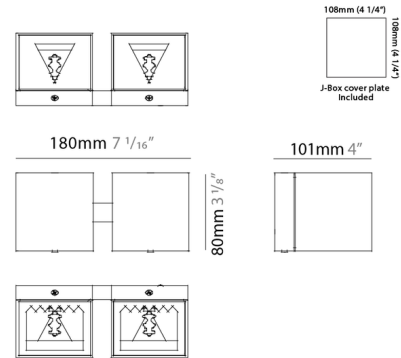

Shown in white

Specifications

COLOR	N/A
BODY FINISH	White
WATTAGE	28W
DIMMER	Low Voltage Electronic
DIMENSIONS	7.06"W x 3.13"H x 4"D
INTEGRATED LED MODULE	4 x LED/7W/120V LED
COUNTRY OF ORIGIN	Spain

Technical Information

LAMP LIFE	50000 hours
COLOR RENDERING	90 CRI
LAMP COLOR	3000K
LUMENS/WATT	190.00
LUMINOUS FLUX	1330 lumens

CLICK TO VIEW PRODUCT

Notes: