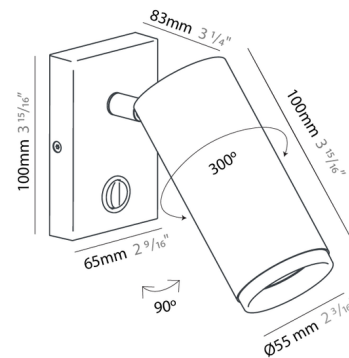

By ZANEEN design

Description

Haul is a large family of downlights offered as a single or double spot, surface-mounted, track, suspension, or modular system, direct or indirect lighting; this cylindrical family extends to all options for a complete and functional offering. The simplicity and harmony of this lamp lies in the purity of an extruded steel cylinder with a shining focused light. Note: Includes canopy for U.S. junction box.

Shown in matte black

Specifications

COLOR N/A
BODY FINISH Matte Black
WATTAGE 4W
DIMMER Standard 120V
DIMENSIONS 2.75"W x 3.938"H
BULB NOT INCLUDED 1 x MR16/GU10/4W/120V LED
COUNTRY OF ORIGIN Spain

Technical Information