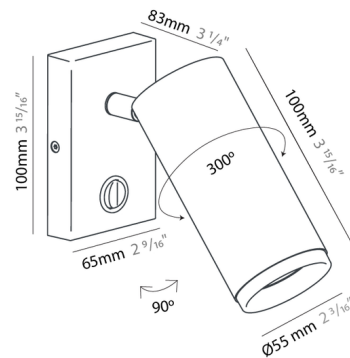

By ZANEEN design

Description

Haul is a large family of downlights offered as a single or double spot, surface-mounted, track, suspension, or modular system, direct or indirect lighting; this cylindrical family extends to all options for a complete and functional offering. The simplicity and harmony of this lamp lies in the purity of an extruded steel cylinder with a shining focused light. Note: Includes canopy for U.S. junction box.

Shown in matte black

Specifications

COLOR	N/A
BODY FINISH	Matte Black
WATTAGE	4W
DIMMER	Standard 120V
DIMENSIONS	2.75"W x 3.938"H
BULB NOT INCLUDED	1 x MR16/GU10/4W/120V LED
COUNTRY OF ORIGIN	Spain

Technical Information