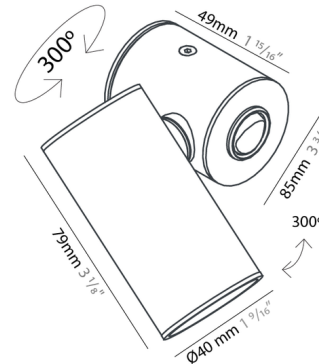

CLICK TO VIEW PRODUCT

Notes: