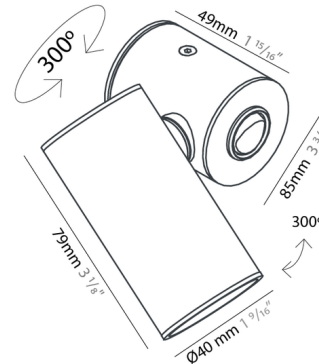

Specifications

COLOR	N/A
BODY FINISH	Matte White
WATTAGE	5W
DIMMER	Low Voltage Electronic
DIMENSIONS	1.563"W x 3.35"H x 4.75"D
INTEGRATED LED MODULE	1 x LED/5W/120V LED
COUNTRY OF ORIGIN	Spain

Technical Information

LAMP LIFE	50000 hours
BEAM ANGLE	35°
COLOR RENDERING	90 CRI
LAMP COLOR	3000K
LUMENS/WATT	100.00
LUMINOUS FLUX	500 lumens

Shown in matte white

CLICK TO VIEW PRODUCT

Notes: