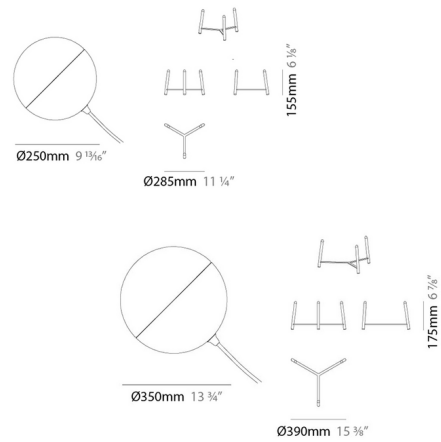

### Specifications

COLOR	Matte Black
BODY FINISH	Matte Black
WATTAGE	9W
DIMMER	N/A
DIMENSIONS	11.25"W x 15.938"H
BULB NOT INCLUDED	1 x A19/Medium (E26)/9W/120V LED
COUNTRY OF ORIGIN	Spain

CLICK TO VIEW PRODUCT