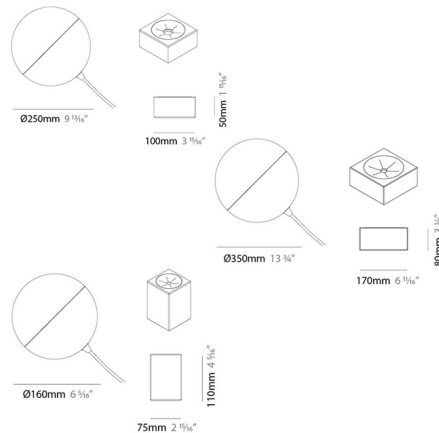

By ZANEEN design

Description

Half collection performs new choreographies of light dancing in the air, portraying a cosmic journey and leaving subtle impressions. Like the moon, Half can turn on its own axis and at the same time shift just as the moon orbits the Earth, controlling its light and its shadows. It seems to continually change shape but this perception is just the angles from which you see the illuminated part of its surface. On/Off switch on cord. Note: Not all options are available

Shown in black marble / matte black

Specifications

COLOR	Matte Black
BODY FINISH	Black Marble
WATTAGE	12W
DIMMER	N/A
DIMENSIONS	13.833"W x 16.938"H
BULB NOT INCLUDED	1 x A19/Medium (E26)/12W/120V LED
COUNTRY OF ORIGIN	Spain