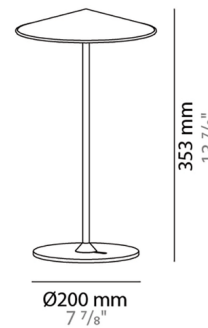

CLICK TO VIEW PRODUCT

Notes: