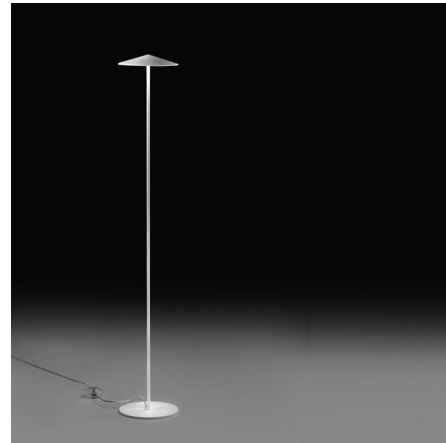

Lightology

lightology.com
866-954-4489
07-08-26

Project: _____

Company: _____

Location: _____ Fixture Type: _____

SPEC #: **ZAN1104747**

Approved On: _____ Approved By: _____

Pla Floor Lamp

By ZANEEN design

Description

Pla is a collection of LED portable and suspension fixtures that have the unique option to have a plug-in wall mount as a solution to install limitations. With various sizes available and five step touch dimming features, the design-focused fixture offers high-performing quality. Subtle lines and simple shapes combine to make a luminaire that illuminates its space indirectly. The simplicity and purity of this collection makes it especially versatile so that it can be adapted for any setting. In-line On/Off Switch

Specifications

COLOR	N/A
BODY FINISH	White
WATTAGE	45W
DIMMER	N/A
DIMENSIONS	7.875"W x 47.438"H
INTEGRATED LED MODULE	3 x LED/15W/120V LED
COUNTRY OF ORIGIN	Spain

Technical Information

LAMP LIFE	50000 hours
COLOR RENDERING	90 CRI
LAMP COLOR	3000K
LUMENS/WATT	100.00
LUMINOUS FLUX	1500 lumens

Shown in white

CLICK TO VIEW PRODUCT

Notes: