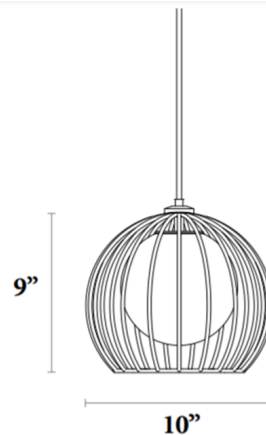

Lightology

lightology.com
866-954-4489
06-30-26

Project: _____

Company: _____

Location: _____ Fixture Type: _____

SPEC #: **IAC1104750**

Approved On: _____ Approved By: _____

Revati Globe Pendant - Floor Model

By Iacoli & McAllister

Description

The Revati Pendant can bring conversation and style to your space. Revati, refers to Zeta Piscium, a star on the edge of the Pieces zodiac constellation. Features a single light pendant that is constructed of plated steel in Brass with Black glass. Fixture includes a 40 watt globe bulb, but can take up to 100 watts. Note: Discontinued item with limited quantity on hand.

Shown in brass / black

Specifications

COLOR Black
BODY FINISH Brass
WATTAGE 40W
DIMMER Standard 120V
DIMENSIONS 10"W x 9"H
BULB INCLUDED 1 x G25/Medium (E26)/40W/120V Incandescent

Technical Information

PRODUCT DIMENSIONS Cable Length: 108"