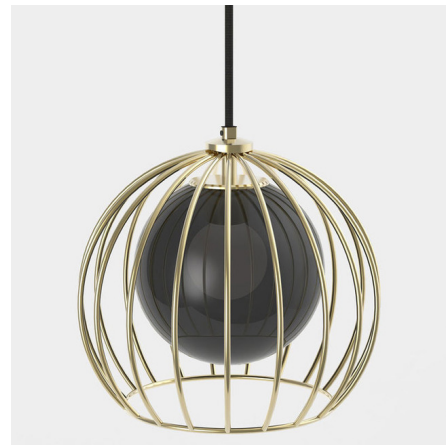

Lightology

lightology.com
866-954-4489
06-30-26

Project: _____

Company: _____

Location: _____ Fixture Type: _____

SPEC #: **IAC1104750**

Approved On: _____ Approved By: _____

Revati Globe Pendant - Floor Model

By Iacoli & McAllister

Description

The Revati Pendant can bring conversation and style to your space. Revati, refers to Zeta Piscium, a star on the edge of the Pieces zodiac constellation. Features a single light pendant that is constructed of plated steel in Brass with Black glass. Fixture includes a 40 watt globe bulb, but can take up to 100 watts. Note: Discontinued item with limited quantity on hand.

Shown in brass / black

Specifications

COLOR Black
BODY FINISH Brass
WATTAGE 40W
DIMMER Standard 120V
DIMENSIONS 10"W x 9"H
BULB INCLUDED 1 x G25/Medium (E26)/40W/120V Incandescent

Technical Information

PRODUCT DIMENSIONS Cable Length: 108"