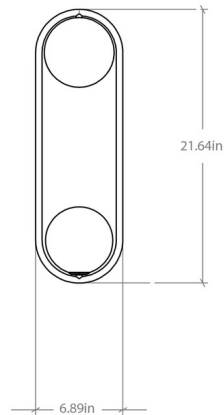

CLICK TO VIEW PRODUCT

Notes: