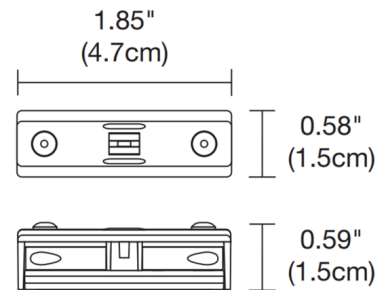

### Description

The TS24 Surface Track Miniature Non-Conductive Straight Connector joins two track sections end to end and isolates power. May be covered by the included plastic insert. Designed for use with PureEdge Lighting TS24 24VDC surface mount track.

### Specifications

COLOR	N/A
BODY FINISH	White
WATTAGE	N/A
DIMMER	N/A
DIMENSIONS	1.85"W x 0.58"H x 0.59"D
BULB	N/A

CLICK TO VIEW PRODUCT

Notes: