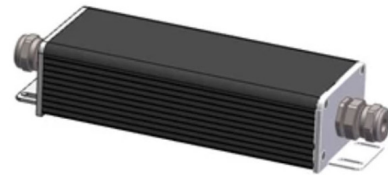

Lightology

lightology.com
866-954-4489
04-27-26

Project: _____

Company: _____

Location: _____ Fixture Type: _____

SPEC #: **LPL1104811**

Approved On: _____ Approved By: _____

100W 24VDC Power Supply / Base and Anchor Mount

By Louis Poulsen

Description

100 Watt 24VDC Output / 120-277VDC Input Power Supply for base and anchor mounted garden bollards Designed for use with Louis Poulsen Flindt and Bysted Bollard series.

Shown in black

Specifications

COLOR	N/A
BODY FINISH	Black
WATTAGE	100W
DIMMER	Not Dimmable
DIMENSIONS	N/A
INTEGRATED LED MODULE	N/A

CLICK TO VIEW PRODUCT

Notes: