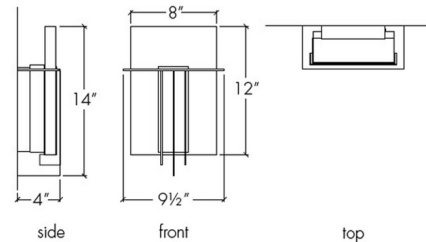

Specifications

COLOR	Opal
BODY FINISH	Black
WATTAGE	9.3W
DIMMER	0-10V
DIMENSIONS	9.5"W x 14"H x 4"D
INTEGRATED LED MODULE	1 x LED/9.3W/120V LED
COUNTRY OF ORIGIN	United States

Technical Information

LAMP COLOR	3000K
LUMENS/WATT	155.27
LUMINOUS FLUX	1444 lumens