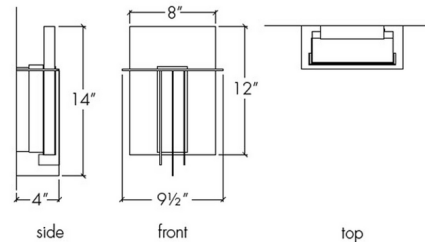

Description

The Genesis Wall Sconce brings an understated elegance to your interior space. The rectangular diffuser is complemented by a detailed metal frame. Made in the USA.

Shown in black / opal

Specifications

COLOR	Opal
BODY FINISH	Black
WATTAGE	9.3W
DIMMER	0-10V
DIMENSIONS	9.5"W x 14"H x 4"D
INTEGRATED LED MODULE	1 x LED/9.3W/120V LED
COUNTRY OF ORIGIN	United States

Technical Information

LAMP COLOR	3000K
LUMENS/WATT	155.27
LUMINOUS FLUX	1444 lumens