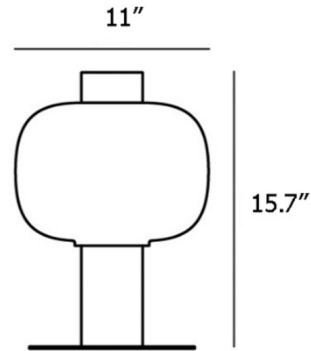

### Specifications

COLOR	Transparent Opaline
BODY FINISH	Black
WATTAGE	8W
DIMMER	Not Dimmable
DIMENSIONS	11"W x 15.7"H
BULB NOT INCLUDED	1 x A19/Medium (E26)/8W/120V LED
COUNTRY OF ORIGIN	Czech Republic