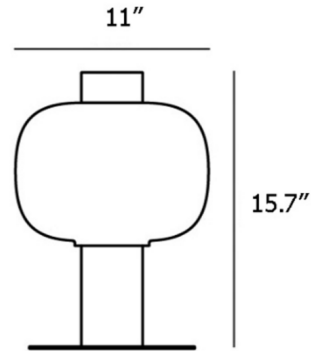

Shown in black / transparent opaline

Specifications

COLOR	Transparent Opaline
BODY FINISH	Black
WATTAGE	8W
DIMMER	Not Dimmable
DIMENSIONS	11"W x 15.7"H
BULB NOT INCLUDED	1 x A19/Medium (E26)/8W/120V LED
COUNTRY OF ORIGIN	Czech Republic