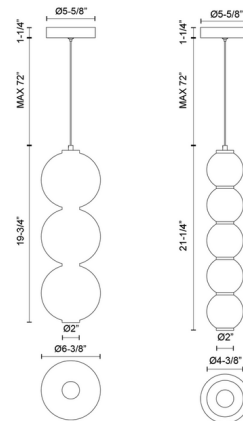

### Specifications

COLOR . . . . . Opal  
BODY FINISH . . . . . Brushed Nickel  
WATTAGE . . . . . 18W  
DIMMER . . . . . Low Voltage Electronic  
DIMENSIONS . . . . . 6.375"W x 19.75"H  
INTEGRATED LED MODULE . . . . . 1 x LED/18W/120V LED  
COUNTRY OF ORIGIN . . . . . China

### Technical Information

COLOR RENDERING . . . . . 90 CRI  
LAMP COLOR . . . . . 3000K  
LUMENS/WATT . . . . . 58.89  
LUMINOUS FLUX . . . . . 1060 lumens

Shown in brushed nickel / opal

CLICK TO VIEW PRODUCT