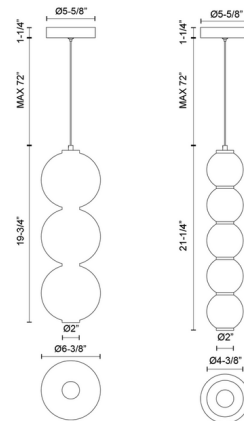

### Specifications

COLOR	Opal
BODY FINISH	Brushed Nickel
WATTAGE	18W
DIMMER	Low Voltage Electronic
DIMENSIONS	6.375"W x 19.75"H
INTEGRATED LED MODULE	1 x LED/18W/120V LED
COUNTRY OF ORIGIN	China

### Technical Information

COLOR RENDERING	90 CRI
LAMP COLOR	3000K
LUMENS/WATT	58.89
LUMINOUS FLUX	1060 lumens

Shown in brushed nickel / opal

CLICK TO VIEW PRODUCT

Notes: