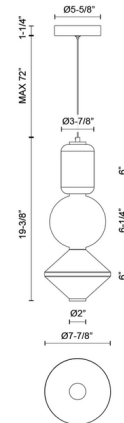

### Specifications

COLOR . . . . . Opal  
BODY FINISH . . . . . Brushed Nickel  
WATTAGE . . . . . 18W  
DIMMER . . . . . Low Voltage Electronic  
DIMENSIONS . . . . . 7.875"W x 19.375"H  
INTEGRATED LED MODULE . . . . . 1 x LED/18W/120V LED  
COUNTRY OF ORIGIN . . . . . China

### Technical Information

COLOR RENDERING . . . . . 90 CRI  
LAMP COLOR . . . . . 3000K  
LUMENS/WATT . . . . . 58.89  
LUMINOUS FLUX . . . . . 1060 lumens

Shown in brushed nickel / opal

CLICK TO VIEW PRODUCT