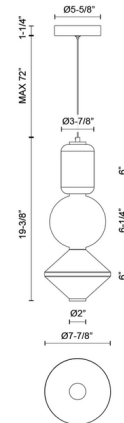

CLICK TO VIEW PRODUCT

Notes: