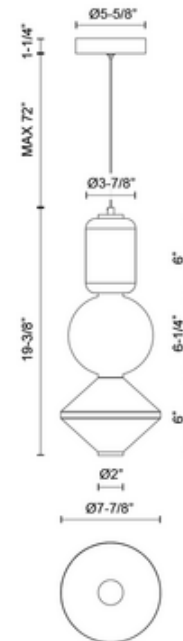

BRAND

Alora

DESCRIPTION

Like a pair of beaded earrings, the Bijou Pendant features geometric shapes stacked into an elegant dangling arrangement. It delivers a warm glow as LED light shines through the Opal Matte glass and is the perfect chic accessory for your space.

Shown in: Brushed Nickel / Opal Matte

SHADE COLOR	Opal Matte
BODY FINISH	Brushed Nickel
WATTAGE	18W
DIMMER	Low Voltage Electronic
DIMENSIONS	7.875"W x 19.375"H
INTEGRATED LED MODULE	
LAMP	1 x LED/18W/120V LED

Technical Information

LUMINOUS FLUX	1060 lumens
LUMENS/WATT	58.89
LAMP COLOR	3000K
COLOR RENDERING	90 CRI

SPEC # ALO1104846

COMPANY	PROJECT	FIXTURE TYPE	APPROVED BY	DATE