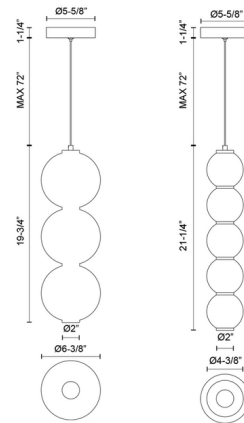

Lightology

lightology.com
866-954-4489
05-24-26

Project: _____
Company: _____
Location: _____ Fixture Type: _____
SPEC #: **ALR1104850**
Approved On: _____ Approved By: _____

Bijou Globe Pendant By Alora Mood

Description

Like a pair of beaded earrings, the Bijou Globe Pendant is the perfect accessory as it dangles elegantly from above. As LED light shines through its stacked Opal Matte glass globes, this piece offers a welcoming glow and chic styling for your space. Note: 3 Light option is not available in Aged Gold.

Specifications

COLOR	Opal
BODY FINISH	Matte Black
WATTAGE	18W
DIMMER	Low Voltage Electronic
DIMENSIONS	4.375"W x 21.25"H
INTEGRATED LED MODULE	1 x LED/18W/120V LED
COUNTRY OF ORIGIN	China

Technical Information

COLOR RENDERING	90 CRI
LAMP COLOR	3000K
LUMENS/WATT	58.89
LUMINOUS FLUX	1060 lumens

Shown in matte black / opal

CLICK TO VIEW PRODUCT

Notes: