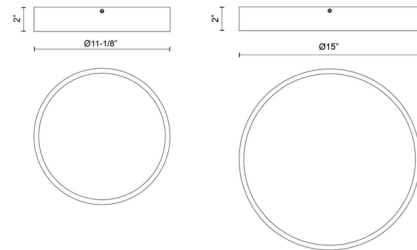

Lightology

lightology.com
866-954-4489
05-17-26

Project: _____

Company: _____

Location: _____ Fixture Type: _____

SPEC #: **ALR1104857**

Approved On: _____ Approved By: _____

Adelaide Color-Select Ceiling Flush Light By Alora Mood

Description

The Adelaide Color-Select Wall / Ceiling Light features a simple, sleek circular frame and either a solid or two-tone finish. This flush mount blends well with many design styles including contemporary and transitional, and its integrated LED light is perfect for illuminating entryways, hallways, kitchens, and other spaces. Note: CCT Select which allows the user to select color temperature between 2700K/3000K/3500K/4000K/5000K with switch on fixture.

Specifications

COLOR . . . . . Frosted
BODY FINISH . . . . . Aged Gold / Matte Black
WATTAGE 26W
DIMMER . . . . . Low Voltage Electronic
DIMENSIONS . . . . . 11.125"W x 2"H
INTEGRATED LED MODULE . . . . . 1 x LED/26W/120V LED
COUNTRY OF ORIGIN . . . . . China

Technical Information

COLOR RENDERING . . . . . 90 CRI
LAMP COLOR . . . . . CCT Select
LUMENS/WATT 51.15
LUMINOUS FLUX . . . . . 1330 lumens

Notes:

Shown in aged gold / matte black / frosted

CLICK TO VIEW PRODUCT