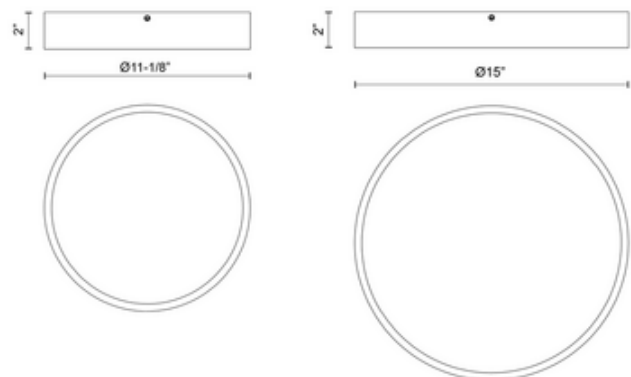

BRAND

Alora

DESCRIPTION

The Adelaide Color-Select Wall / Ceiling Light features a simple, sleek circular frame and either a solid or two-tone finish. This flush mount blends well with many design styles including contemporary and transitional, and its integrated LED light is perfect for illuminating entryways, hallways, kitchens, and other spaces. Note: CCT Select which allows the user to select color temperature between 2700K/3000K/3500K/4000K/5000K with switch on fixture.

Shown in: Aged Gold / Matte Black / Frosted

SHADE COLOR	Frosted
BODY FINISH	Aged Gold / Matte Black
WATTAGE	26W
DIMMER	Low Voltage Electronic
DIMENSIONS	11.125"W x 2"H
INTEGRATED LED MODULE	
LAMP	1 x LED/26W/120V LED

Technical Information

LUMINOUS FLUX	1330 lumens
LUMENS/WATT	51.15
LAMP COLOR	CCT Select
COLOR RENDERING	90 CRI

SPEC # ALO1104857

COMPANY	PROJECT	FIXTURE TYPE	APPROVED BY	DATE