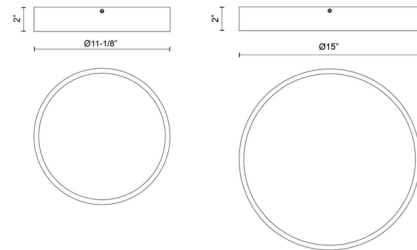

### Specifications

COLOR . . . . . Frosted  
BODY FINISH . . . . . Aged Gold / Matte Black  
WATTAGE . . . . . 26W  
DIMMER . . . . . Low Voltage Electronic  
DIMENSIONS . . . . . 11.125"W x 2"H  
INTEGRATED LED MODULE . . . . . 1 x LED/26W/120V LED  
COUNTRY OF ORIGIN . . . . . China