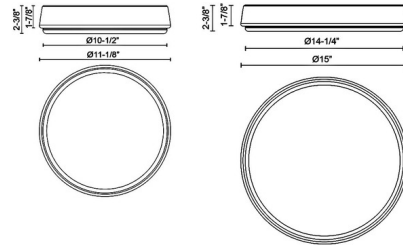

By Alora

Description

The Laval Color-Select Ceiling Flush Light brings a clean, minimalism to your interior space. The smooth frame, with luxe finishes, is complemented by an acrylic diffuser, casting warm shadows of light across your room. Note: Built in color temperature adjustability. Switch from 2700K/3000K/3500K/4000K/5000K. Note: Brushed Nickel finish is not available in 11 inch size.

Shown in aged gold / frosted

Specifications

COLOR	Frosted
BODY FINISH	Aged Gold
WATTAGE	24W
DIMMER	Low Voltage Electronic
DIMENSIONS	11.125"W x 2.375"H
INTEGRATED LED MODULE	1 x LED/24W/120V LED
COUNTRY OF ORIGIN	China