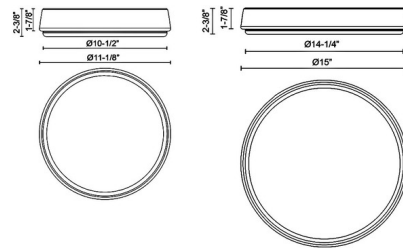

By Alora Mood

Description

The Laval Color-Select Ceiling Flush Light brings a clean, minimalism to your interior space. The smooth frame, with luxe finishes, is complemented by an acrylic diffuser, casting warm shadows of light across your room. Note: Built in color temperature adjustability. Switch from 2700K/3000K/3500K/4000K/5000K. Note: Brushed Nickel finish is not available in 11 inch size.

Shown in aged gold / frosted

Specifications

COLOR	Frosted
BODY FINISH	Aged Gold
WATTAGE	24W
DIMMER	Low Voltage Electronic
DIMENSIONS	11.125"W x 2.375"H
INTEGRATED LED MODULE	1 x LED/24W/120V LED
COUNTRY OF ORIGIN	China