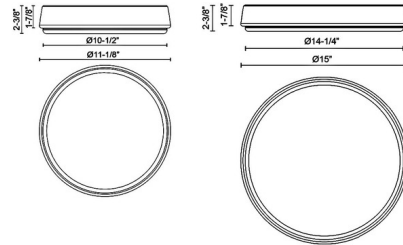

### Specifications

COLOR . . . . . Frosted  
BODY FINISH . . . . . Aged Gold  
WATTAGE . . . . . 24W  
DIMMER . . . . . Low Voltage Electronic  
DIMENSIONS . . . . . 11.125"W x 2.375"H  
INTEGRATED LED MODULE . . . . . 1 x LED/24W/120V LED  
COUNTRY OF ORIGIN . . . . . China