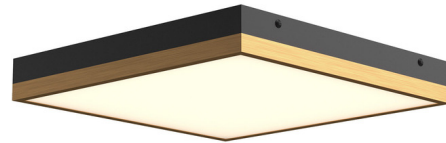

## Sydney Wall / Ceiling Light

By Alora Mood

### Description

With its slim square frame and solid or two-tone finish, the Sydney Wall / Ceiling Light adds a sleek geometric touch to your space. Use it to illuminate a range of spaces from foyers and hallways to bedrooms and living rooms. Note: The 11.1 inch size is only available with Aged Gold or Aged Gold / White finishes. The 14.3 inch size is only available with Aged Gold / Black finish.

Shown in aged gold / matte black / frosted

### Specifications

COLOR . . . . . Frosted  
BODY FINISH . . . . . Aged Gold / Matte Black  
WATTAGE . . . . . 36W  
DIMMER . . . . . Low Voltage Electronic  
DIMENSIONS . . . . . 14.25\"W x 2\"H x 14.25\"D  
INTEGRATED LED MODULE . . . . . 1 x LED/36W/120V LED  
COUNTRY OF ORIGIN . . . . . China