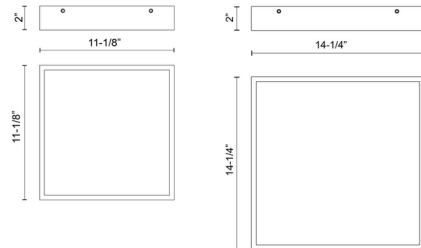

CLICK TO VIEW PRODUCT

Notes: