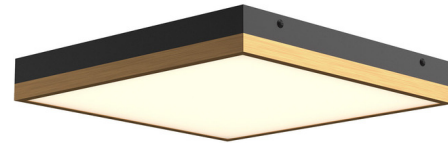

Lightology

lightology.com
866-954-4489
04-25-26

Project: _____

Company: _____

Location: _____ Fixture Type: _____

SPEC #: **ALR1104871**

Approved On: _____ Approved By: _____

Sydney Wall / Ceiling Light

By Alora Mood

Description

With its slim square frame and solid or two-tone finish, the Sydney Wall / Ceiling Light adds a sleek geometric touch to your space. Use it to illuminate a range of spaces from foyers and hallways to bedrooms and living rooms.

Specifications

COLOR . . . . . Frosted
BODY FINISH . . . . . Aged Gold / Matte Black
WATTAGE 36W
DIMMER . . . . . Low Voltage Electronic
DIMENSIONS . . . . . 14.25"W x 2"H x 14.25"D
INTEGRATED LED MODULE . . . . . 1 x LED/36W/120V LED
COUNTRY OF ORIGIN . . . . . China

Technical Information

COLOR RENDERING . . . . . 90 CRI
LAMP COLOR 3000K
LUMENS/WATT 47.92
LUMINOUS FLUX . . . . . 1725 lumens

Shown in aged gold / matte black / frosted