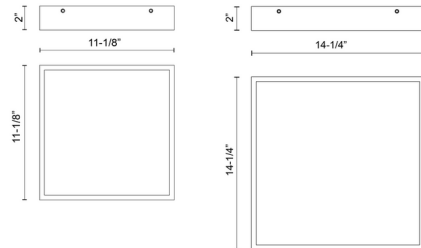

### Description

With its slim square frame and solid or two-tone finish, the Sydney Wall / Ceiling Light adds a sleek geometric touch to your space. Use it to illuminate a range of spaces from foyers and hallways to bedrooms and living rooms. Note: The 11.1 inch size is only available with Aged Gold or Aged Gold / White finishes. The 14.3 inch size is only available with Aged Gold / Black finish.

### Specifications

COLOR . . . . . Frosted  
BODY FINISH . . . . . Aged Gold / Matte Black  
WATTAGE . . . . . 36W  
DIMMER . . . . . Low Voltage Electronic  
DIMENSIONS . . . . . 14.25\"W x 2\"H x 14.25\"D  
INTEGRATED LED MODULE . . . . . 1 x LED/36W/120V LED  
COUNTRY OF ORIGIN . . . . . China