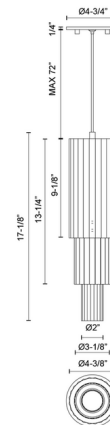

### Specifications

COLOR . . . . . Clear Ribbed  
 BODY FINISH . . . . . Aged Gold  
 WATTAGE . . . . . 10W  
 DIMMER . . . . . Low Voltage Electronic  
 DIMENSIONS . . . . . 4.375"W x 17.125"H  
 INTEGRATED LED MODULE . . . . . 1 x LED/10W/120V LED  
 COUNTRY OF ORIGIN . . . . . China

### Technical Information

COLOR RENDERING . . . . . 90 CRI  
 LAMP COLOR . . . . . 3000K  
 LUMENS/WATT . . . . . 60.00  
 LUMINOUS FLUX . . . . . 600 lumens

Shown in aged gold / clear ribbed

CLICK TO VIEW PRODUCT