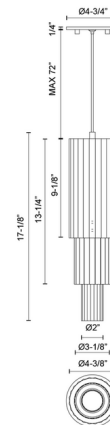

CLICK TO VIEW PRODUCT

Notes: