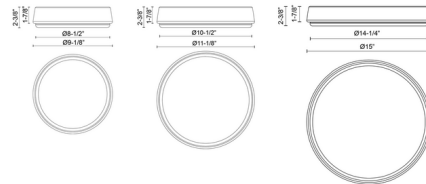

### Specifications

|                       |                        |
|-----------------------|------------------------|
| COLOR                 | Frosted                |
| BODY FINISH           | Matte Black            |
| WATTAGE               | 16W                    |
| DIMMER                | Low Voltage Electronic |
| DIMENSIONS            | 9.125"W x 2.375"H      |
| INTEGRATED LED MODULE | 1 x LED/16W/120V LED   |
| COUNTRY OF ORIGIN     | China                  |