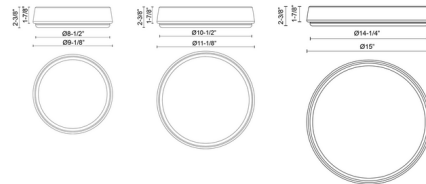

By Alora Mood

Description

The Laval Ceiling Flush Light brings a clean, minimalism to your interior space. The smooth frame, with luxe finishes, is complemented by an acrylic diffuser, casting warm shadows of light across your room.

Shown in matte black / frosted

Specifications

COLOR Frosted
BODY FINISH Matte Black
WATTAGE 16W
DIMMER Low Voltage Electronic
DIMENSIONS 9.125"W x 2.375"H
INTEGRATED LED MODULE 1 x LED/16W/120V LED
COUNTRY OF ORIGIN China