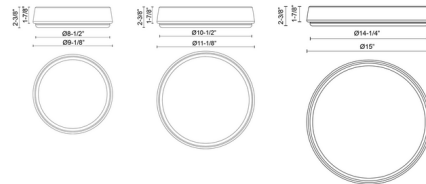

Lightology

lightology.com
866-954-4489
04-25-26

Project: _____

Company: _____

Location: _____ Fixture Type: _____

SPEC #: **ALR1104878**

Approved On: _____ Approved By: _____

Laval Ceiling Flush Light

By Alora Mood

Description

The Laval Ceiling Flush Light brings a clean, minimalism to your interior space. The smooth frame, with luxe finishes, is complemented by an acrylic diffuser, casting warm shadows of light across your room.

Shown in matte black / frosted

Specifications

COLOR . . . . . Frosted
BODY FINISH . . . . . Matte Black
WATTAGE 16W
DIMMER . . . . . Low Voltage Electronic
DIMENSIONS . . . . . 9.125"W x 2.375"H
INTEGRATED LED MODULE . . . . . 1 x LED/16W/120V LED
COUNTRY OF ORIGIN . . . . . China

Technical Information

COLOR RENDERING . . . . . 90 CRI
LAMP COLOR 3000K
LUMENS/WATT 50.00
LUMINOUS FLUX . . . . . 800 lumens

CLICK TO VIEW PRODUCT

Notes: