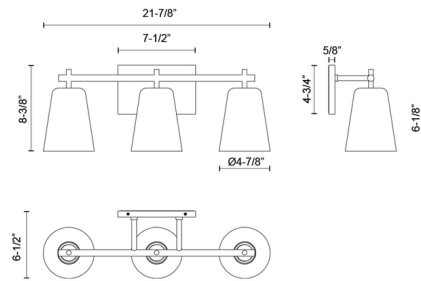

Shown in matte black / clear

Specifications

COLOR	Clear
BODY FINISH	Matte Black
WATTAGE	180W
DIMMER	Standard 120V
DIMENSIONS	21.875"W x 8.375"H x 6.5"D
BULB NOT INCLUDED	3 x Edison Globe/Medium (E26)/60W/120V Incandescent
OTHER BULB OPTIONS	3 x A19/Medium (E26)/120V Incandescent 3 x A19/Medium (E26)/120V LED 3 x Edison Globe/Medium (E26)/120V LED
COUNTRY OF ORIGIN	China