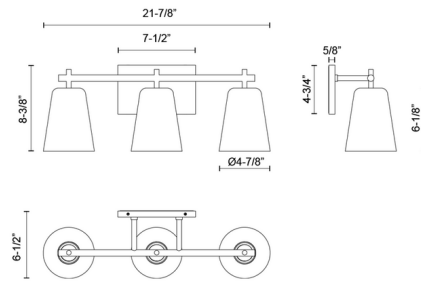

By Alora

Description

A modern take on the traditional bath bar, the Addison Bathroom Vanity Light features smooth cone shades attached to a clean, linear metal frame. The timeless versatile design blends well into any bathroom or powder room design style. This fixture can be installed facing up or down.

Shown in matte black / clear

Specifications

COLOR	Clear
BODY FINISH	Matte Black
WATTAGE	180W
DIMMER	Standard 120V
DIMENSIONS	21.875"W x 8.375"H x 6.5"D
BULB NOT INCLUDED	3 x Edison Globe/Medium (E26)/60W/120V Incandescent
OTHER BULB OPTIONS	3 x A19/Medium (E26)/120V Incandescent 3 x A19/Medium (E26)/120V LED 3 x Edison Globe/Medium (E26)/120V LED
COUNTRY OF ORIGIN	China