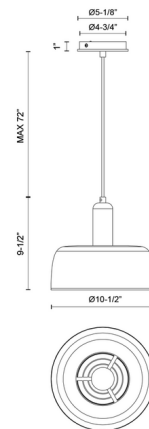

Specifications

COLOR Matte Black
BODY FINISH Matte Black
WATTAGE 60W
DIMMER Standard 120V
DIMENSIONS 10.5"W x 9.5"H
BULB NOT INCLUDED 1 x A19/Medium (E26)/60W/120V Incandescent
OTHER BULB OPTIONS 1 x A19/Medium (E26)/120V LED
COUNTRY OF ORIGIN China

Technical Information

PRODUCT DIMENSIONS Adjustable Overall Height: 15" to 82.5"

Shown in matte black / matte black

CLICK TO VIEW PRODUCT

Notes: