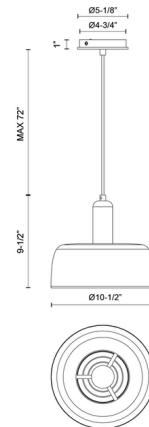

Specifications

COLOR Matte Black
BODY FINISH Matte Black
WATTAGE 60W
DIMMER Standard 120V
DIMENSIONS 10.5"W x 9.5"H
BULB NOT INCLUDED 1 x A19/Medium (E26)/60W/120V Incandescent
OTHER BULB OPTIONS 1 x A19/Medium (E26)/120V LED
COUNTRY OF ORIGIN China

Technical Information

PRODUCT DIMENSIONS Adjustable Overall Height: 15" to 82.5"

Shown in matte black / matte black

CLICK TO VIEW PRODUCT

Notes: