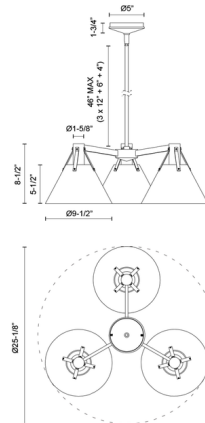

Lightology

lightology.com
866-954-4489
04-25-26

Project: _____

Company: _____

Location: _____ Fixture Type: _____

SPEC #: **ALR1104903**

Approved On: _____ Approved By: _____

Archer Chandelier By Alora Mood

Shown in steel / steel

Specifications

COLOR	Steel
BODY FINISH	Steel
WATTAGE	180W
DIMMER	Standard 120V
DIMENSIONS	25.125"W x 8.5"H
BULB NOT INCLUDED	3 x A19/Medium (E26)/60W/120V Incandescent
OTHER BULB OPTIONS	3 x A19/Medium (E26)/120V LED
COUNTRY OF ORIGIN	China

Technical Information

PRODUCT DIMENSIONS Adjustable Overall Height: Min 16"

CLICK TO VIEW PRODUCT

Notes: