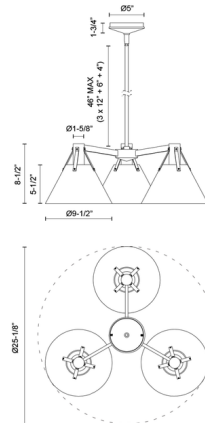

### Specifications

COLOR	Steel
BODY FINISH	Steel
WATTAGE	180W
DIMMER	Standard 120V
DIMENSIONS	25.125"W x 8.5"H
BULB NOT INCLUDED	3 x A19/Medium (E26)/60W/120V Incandescent
OTHER BULB OPTIONS	3 x A19/Medium (E26)/120V LED
COUNTRY OF ORIGIN	China

### Technical Information

PRODUCT DIMENSIONS	Adjustable Overall Height: Min 16"
--------------------	------------------------------------

CLICK TO VIEW PRODUCT

Notes: