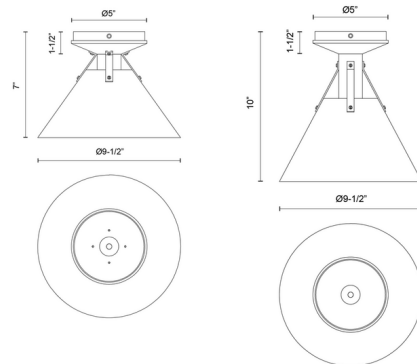

Description

With a bold triangular shade fastened by decorative metal straps, the Archer Semi Flush Ceiling Mount has strong character that elevates your space. Its sleek Matte Black or unique mottled Steel finish imparts an industrial or modern farmhouse feel, yet it works in a range of settings from vintage to contemporary.

Shown in matte black / matte black

Specifications

COLOR	Matte Black
BODY FINISH	Matte Black
WATTAGE	60W
DIMMER	Standard 120V
DIMENSIONS	9.5"W x 7"H
BULB NOT INCLUDED	1 x A19/Medium (E26)/60W/120V Incandescent
OTHER BULB OPTIONS	1 x A19/Medium (E26)/120V LED
COUNTRY OF ORIGIN	China