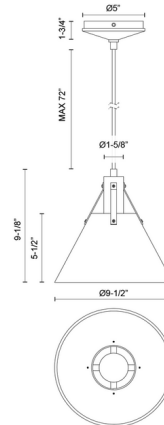

Shown in matte black / matte black

Specifications

COLOR	Matte Black
BODY FINISH	Matte Black
WATTAGE	60W
DIMMER	Standard 120V
DIMENSIONS	9.5"W x 9.125"H
BULB NOT INCLUDED	1 x A19/Medium (E26)/60W/120V Incandescent
OTHER BULB OPTIONS	1 x A19/Medium (E26)/120V LED
COUNTRY OF ORIGIN	China