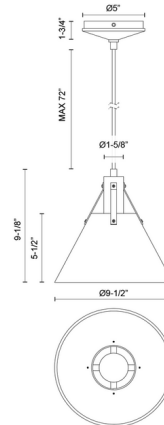

### Specifications

COLOR	Matte Black
BODY FINISH	Matte Black
WATTAGE	60W
DIMMER	Standard 120V
DIMENSIONS	9.5"W x 9.125"H
BULB NOT INCLUDED	1 x A19/Medium (E26)/60W/120V Incandescent
OTHER BULB OPTIONS	1 x A19/Medium (E26)/120V LED
COUNTRY OF ORIGIN	China