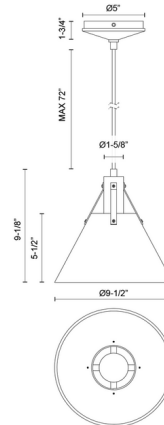

Shown in matte black / matte black