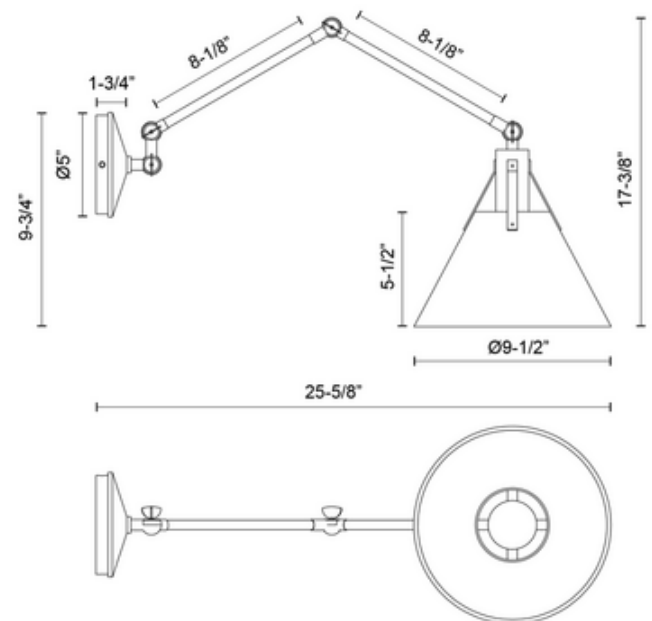

Shown in: Steel / Steel

SHADE COLOR	Steel
BODY FINISH	Steel
WATTAGE	60W
DIMMER	Standard 120V
DIMENSIONS	9.5"W x 9.75"H x 25.625"D
BULB NOT INCLUDED	
LAMP	1 x A19/Medium (E26)/60W/120V Incandescent 1 x A19/Medium (E26)/120V LED

Technical Information

PRODUCT DIMENSIONS	Backplate: Round, 5" Dia x 1.75"D
---------------------------	-----------------------------------

SPEC #

ALO1104911

COMPANY

PROJECT

FIXTURE TYPE

APPROVED BY