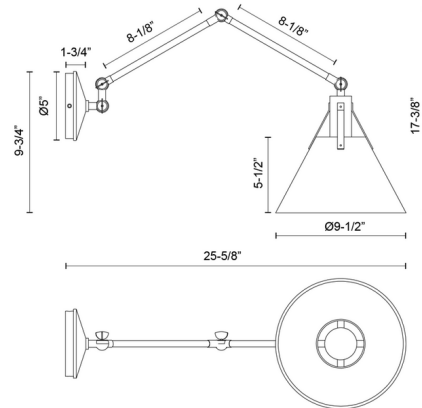

Lightology

lightology.com
866-954-4489
04-11-26

Project: _____
 Company: _____
 Location: _____ Fixture Type: _____
 SPEC #: **ALR1104911**
 Approved On: _____ Approved By: _____

Archer Swing Arm Wall Sconce By Alora Mood

Description

A bold triangular shade and decorative metal straps give the Archer Swing Arm Wall Sconce strong character that elevates your space. Its sleek Matte Black or unique mottled Steel finish imparts an industrial or modern farmhouse feel, yet it works in a range of settings from vintage to contemporary. The arm and shade can be adjusted to direct light, perfect for placement by the bed or in a reading area.

Shown in steel / steel

Specifications

COLOR	Steel
BODY FINISH	Steel
WATTAGE	60W
DIMMER	Standard 120V
DIMENSIONS	9.5"W x 9.75"H x 25.625"D
BULB NOT INCLUDED	1 x A19/Medium (E26)/60W/120V Incandescent
OTHER BULB OPTIONS	1 x A19/Medium (E26)/120V LED
COUNTRY OF ORIGIN	China

Technical Information

PRODUCT DIMENSIONS Backplate: Round, 5" Dia x 1.75"D

CLICK TO VIEW PRODUCT

Notes: