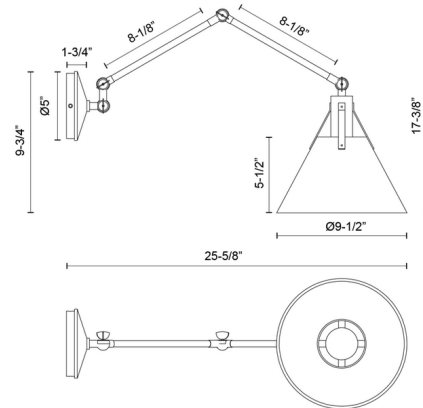

### Specifications

COLOR	Steel
BODY FINISH	Steel
WATTAGE	60W
DIMMER	Standard 120V
DIMENSIONS	9.5"W x 9.75"H x 25.625"D
BULB NOT INCLUDED	1 x A19/Medium (E26)/60W/120V Incandescent
OTHER BULB OPTIONS	1 x A19/Medium (E26)/120V LED
COUNTRY OF ORIGIN	China

### Technical Information

PRODUCT DIMENSIONS	Backplate: Round, 5" Dia x 1.75"D
--------------------	-----------------------------------

Shown in steel / steel

CLICK TO VIEW PRODUCT

Notes: